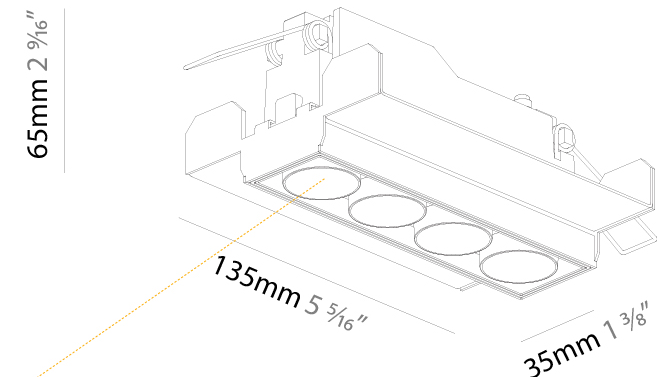

ELECTRICAL

Lamp Type: LED (Zhaga Standard)
Input Wattage (W): 14.3
Total Output Wattage (W): 13.3
Dimming: Tri-Mode (Non-Dimming and Phase Dimming (120Vac only) and 0-10V Dimming)
Driver Included: No
Driver Location: Recessed Housing
Driver Type: Constant Current - Universal
Driver Class: Class 2
Housing: See components
Input Voltage (V): 120 - 277
Constant Current (MA): 1050

LED

Number of LEDs: 4
Color Temperature (°K): [2700 / 3000 / 3500 / 4000](#)
Max. Delivered Lumen (lm): 750 / 850 / 862 / 880
CRI: >90 CRI
Lamp Life (hrs): 50000
Upon Request: Special Color Temperature

OPTICAL

Reflector: [8 / 18 / 34](#)
Upon Request: Special Beam Angles

RATINGS AND CERTIFICATIONS

Certified By: CSA Certified to UL and CSA Standards
IP rating: IP20

Zaneen Group Inc. © 2026, T 1800-388-3382, F 416-247-9319, www.zaneen.com

Available for International specifications by adding 'INT' at the end of the existing Model #. For assistance on 'custom' specifications, contact zteam@zaneen.com. In a constant effort to supply the best product, we reserve the right to change specifications or materials without notice. The most recent specification sheets are found at zaneen.com