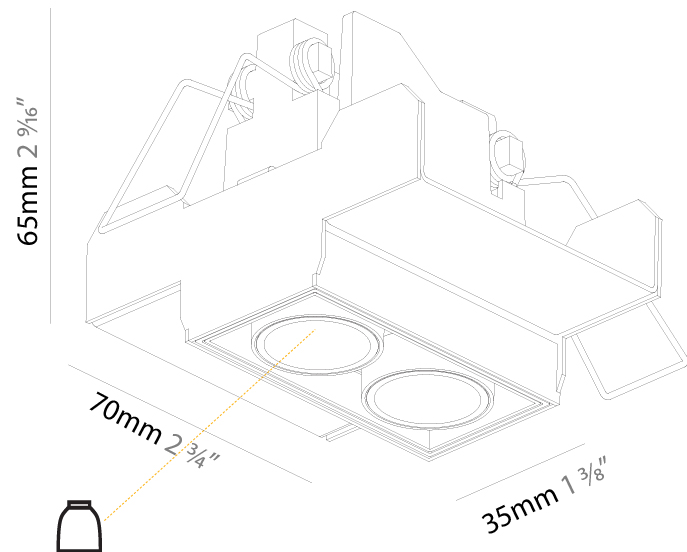

ELECTRICAL

Lamp Type: LED (Zhaga Standard)
Input Wattage (W): 9
Total Output Wattage (W): 8.2
Dimming: Tri-Mode (Non-Dimming and Phase Dimming (120Vac only) and 0-10V Dimming)
Driver Included: No
Driver Location: Remote
Driver Type: Constant Current - Universal
Driver Class: Class 2
Input Voltage (V): 120 - 277
Constant Current (MA): 1050

LED

Number of LEDs: 2
Color Temperature (°K): 2700 / 3000 / 3500 / 4000
Max. Delivered Lumen (lm): 314 / 342 / 350 / 357
Nominal Lumen (lm): 440 / 480 / 490 / 500
CRI: >90 CRI
Lamp Life (hrs): 50000
Upon Request: Special Color Temperature

OPTICAL

Reflector: 8 / 18 / 34
Upon Request: Special Beam Angles

RATINGS AND CERTIFICATIONS

Certified By: CSA Certified to UL and CSA Standards
IP rating: IP20

Zaneen Group Inc. © 2026, T 1800-388-3382, F 416-247-9319, www.zaneen.com

Available for International specifications by adding 'INT' at the end of the existing Model #. For assistance on 'custom' specifications, contact zteam@zaneen.com. In a constant effort to supply the best product, we reserve the right to change specifications or materials without notice. The most recent specification sheets are found at zaneen.com

PROJECT
TYPE
SPECIFIER
QUANTITY
DATE