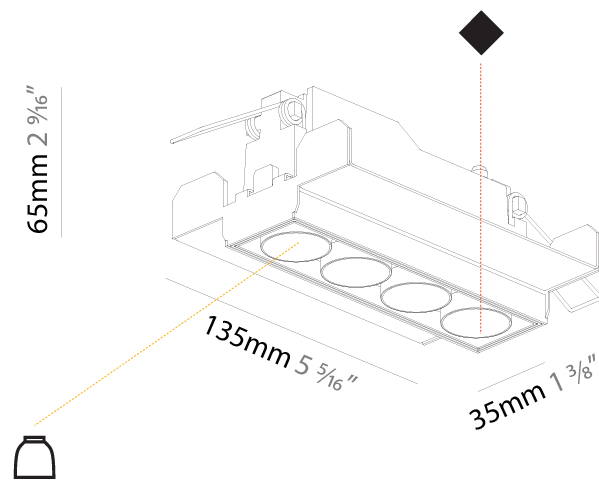

ELECTRICAL

Lamp Type: LED (Zhaga Standard)
Input Wattage (W): 14.3
Total Output Wattage (W): 13.3
Dimming: Tri-Mode (Non-Dimming and Phase Dimming (120Vac only) and 0-10V Dimming)
Driver Included: No
Driver Location: Recessed Housing
Driver Type: Constant Current - Universal
Driver Class: Class 2
Housing: See components
Input Voltage (V): 120 - 277
Constant Current (MA): 1050

LED

Number of LEDs: 4
Color Temperature (°K): 2700 / 3000 / 3500 / 4000
Max. Delivered Lumen (lm): 750 / 850 / 862 / 880
CRI: >90 CRI
Lamp Life (hrs): 50000
Upon Request: Special Color Temperature

OPTICAL

Reflector: 8 / 14 / 34
Upon Request: Special Beam Angles

RATINGS AND CERTIFICATIONS

Zaneen Group Inc. © 2026, 1 800 388 3382, F 416-247-9319, www.zaneen.com

Certified by: CSA Certified, ETL and CEM Standards

For assistance on 'custom' specifications, contact zteam@zaneen.com.

In an effort to supply the best product, we reserve the right to change specifications or materials without notice. The most recent specification sheets are found at zaneen.com

PROJECT

TYPE

SPECIFIER

QUANTITY

DATE

A

100mm
3 15/16"

12 1/2 mm
1/2"

142mm x 42mm
5 9/16" x 1 5/8"