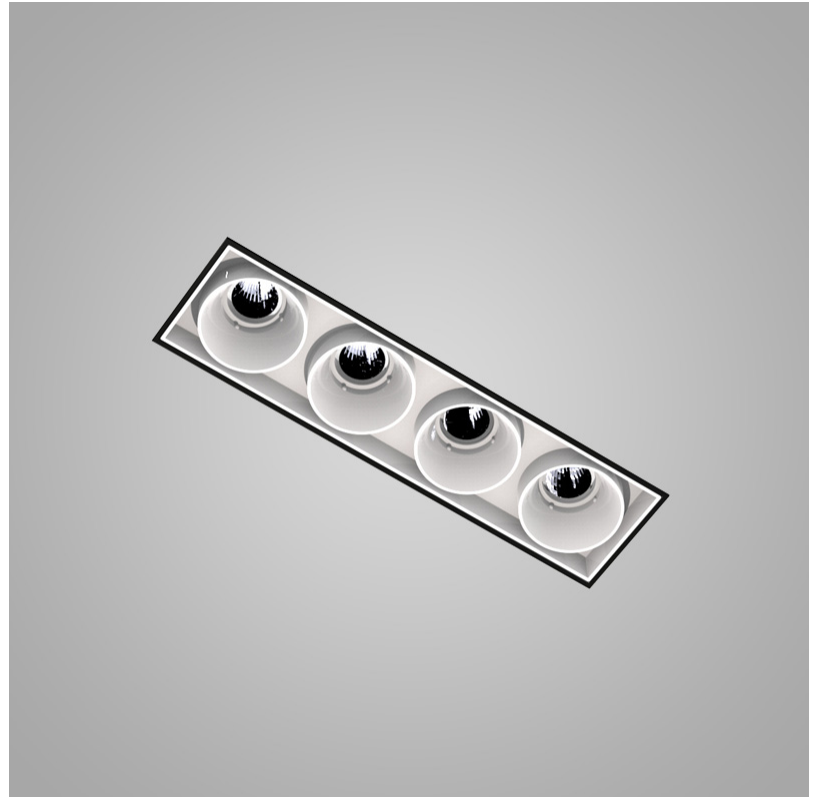

ELECTRICAL

Lamp Type: LED (Zhaga Standard)
Input Wattage (W): 14.3
Total Output Wattage (W): 13.3
Dimming: Tri-Mode (Non-Dimming and Phase Dimming (120Vac only) and 0-10V Dimming)
Driver Included: No
Driver Location: Recessed Housing
Driver Type: Constant Current - Universal
Driver Class: Class 2
Housing: See components
Input Voltage (V): 120 - 277
Constant Current (MA): 1050

LED

Number of LEDs: 4
Color Temperature (°K): [2700 / 3000 / 3500 / 4000](#)
Max. Delivered Lumen (lm): 750 / 850 / 862 / 880
CRI: >90 CRI
Lamp Life (hrs): 50000
Upon Request: Special Color Temperature

OPTICAL

Reflector: [8 / 18 / 34](#)
Upon Request: Special Beam Angles

RATINGS AND CERTIFICATIONS

Certified By: CSA Certified to UL and CSA Standards
IP rating: IP20

Zaneen Group Inc. © 2026, T 1800-388-3382, F 416-247-9319, www.zaneen.com

Available for International specifications by adding 'INT' at the end of the existing Model #. For assistance on 'custom' specifications, contact zteam@zaneen.com. In a constant effort to supply the best product, we reserve the right to change specifications or materials without notice. The most recent specification sheets are found at zaneen.com