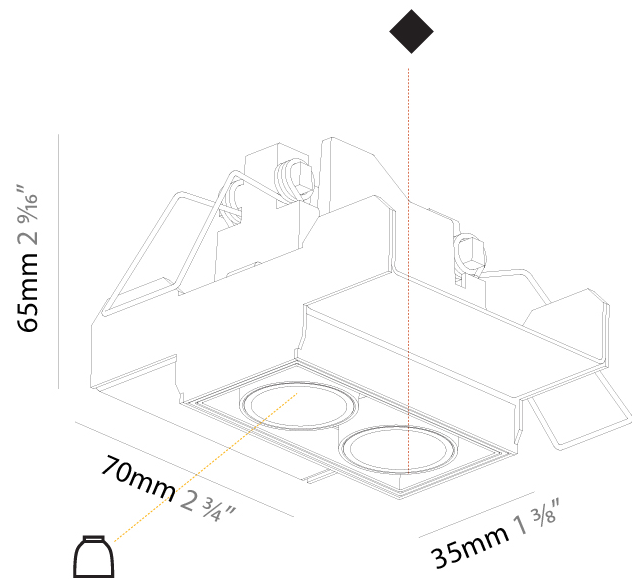

ELECTRICAL

Lamp Type: LED (Zhaga Standard)
Input Wattage (W): 7.7
Total Output Wattage (W): 6.6
Dimming: Tri-Mode (Non-Dimming and Phase Dimming (120Vac only) and 0-10V Dimming)
Driver Included: No
Driver Location: Remote
Driver Type: Constant Current - Universal
Driver Class: Class 2
Input Voltage (V): 120 - 277
Constant Current (MA): 1050

LED

Number of LEDs: 2
Color Temperature (°K): 2700 / 3000 / 3500 / 4000
Max. Delivered Lumen (lm): 319 / 348 / 356 / 363
Nominal Lumen (lm): 440 / 480 / 490 / 500
CRI: >90 CRI
Lamp Life (hrs): 50000
Upon Request: Special Color Temperature

OPTICAL

Reflector: 8 / 18 / 34
Upon Request: Special Beam Angles

RATINGS AND CERTIFICATIONS

Zaneen Group Inc. © 2026, 1 800-388-3382, F 416-247-9319, www.zaneen.com

Certified by CSA Certified, eUL and CEM Standards

For assistance on 'custom' specifications, contact zteam@zaneen.com.

In an effort to supply the best product, we reserve the right to change specifications or materials without notice. The most recent specification sheets are found at zaneen.com

120mm
4 ¾"

12 ½ mm
½"

82mm x 42mm
3 ¼" x 1 ⅝"