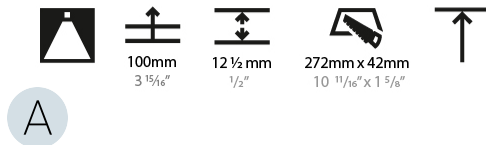

GENERAL

Series: Magiq
Subseries: Magiq 8 Cell
Partner: Prolicht
Division: Architectural
Installation: Trimless
Product Type: Downlight
Mounting Location: Ceiling

PHYSICAL

Aperture Sizes - Downlights: 1"
Shape: Rectangle
Length (mm): 267
Length (in): 10 1/2"
Width (mm): 35
Width (in): 1 3/8"
Height (mm): 64
Height (in): 2 1/2"
Ceiling Thickness (mm): 12.5
Ceiling Thickness (in): 1/2"
Min. Recessing Depth (mm): 100
Min. Recessing Depth (in): 3 15/16"
Weight (kg): 0.737
Weight (lbs): 1.61
Fixture Finish: BLK / WHI
Fixture Material: Aluminum Die Cast
Cut-out Measurements: 272mm / 10 11/16" x 42mm / 1 5/8"
Upon Request: Unique Ceiling Thickness

ELECTRICAL

Lamp Type: LED (Zhaga Standard)
Input Wattage (W): 30.2
Total Output Wattage (W): 25.9
Dimming: Tri-Mode (Non-Dimming and Phase Dimming (120Vac only) and 0-10V Dimming)
Driver Included: No
Driver Location: Remote
Driver Type: Constant Current - Universal
Driver Class: Class 2
Input Voltage (V): 120 - 277
Constant Current (MA): 1050

LED

Number of LEDs: 8
Color Temperature (°K): 2700 / 3000 / 3500 / 4000
Max. Delivered Lumen (lm): 1560 / 1700 / 1725 / 1760
CRI: >90 CRI
Lamp Life (hrs): 50000
Upon Request: Special Color Temperature

OPTICAL

Reflector: 8 / 14 / 34
Upon Request: Special Beam Angles

RATINGS AND CERTIFICATIONS

Certified By: CSA Certified to UL and CSA Standards
IP rating: IP20