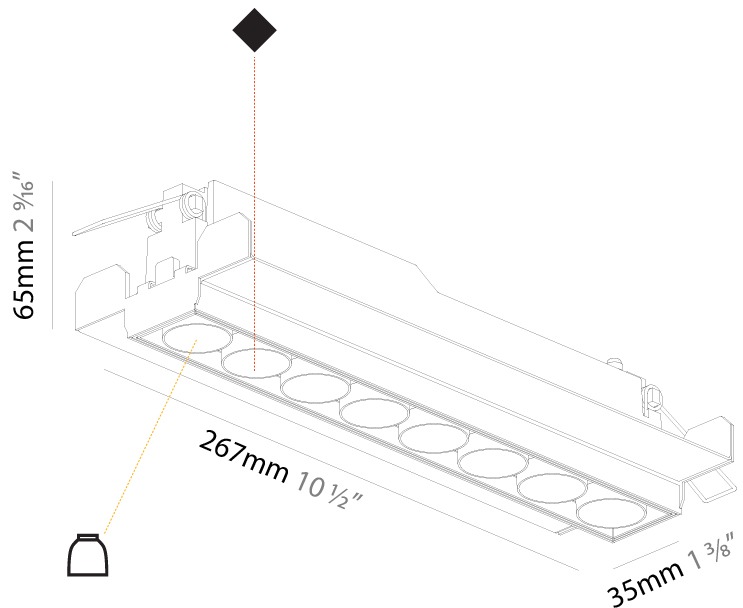

PHYSICAL

Aperture Sizes - Downlights: 1"
Shape: Rectangle
Length (mm): 267
Length (in): 10 1/2
Width (mm): 35
Width (in): 1 3/8
Height (mm): 65
Height (in): 2 9/16
Ceiling Thickness (mm): 12.5
Ceiling Thickness (in): 1/2
Min. Recessing Depth (mm): 100
Min. Recessing Depth (in): 3 15/16
Weight (kg): 0.737
Weight (lbs): 1.61
Fixture Finish: SSR / BKV / CWI / CRY / HAB / UFT / ITA / RUA / FTG / MYG / LOD / PUS / FRO / FUP / KIA / POP / BLS / SPG / MEY / GOH / CHC / COM / ABZ / JAG / OBR / MOS / ROR
Holder Finish: WHI / BLK
Fixture Material: Aluminum Die Cast
Cut-out Measurements: 273mm / 10 3/4" x 42mm / 1 5/8"
Upon Request: Unique Ceiling Thickness

ELECTRICAL

Lamp Type: LED (Zhaga Standard)
Input Wattage (W): 27
Total Output Wattage (W): 25.9
Dimming: Tri-Mode (Non-Dimming and Phase Dimming (120Vac only) and 0-10V Dimming)
Driver Included: No
Driver Location: Remote
Driver Type: Constant Current - Universal
Driver Class: Class 2
Input Voltage (V): 120 - 277
Constant Current (MA): 1050

LED

Number of LEDs: 8
Color Temperature (°K): 2700 / 3000 / 3500 / 4000
Max. Delivered Lumen (lm): MAX. 1561 / 1685 / 1721 / 1756
Nominal Lumen (lm): MAX. 1760 / 1900 / 1940 / 1980
CRI: >90 CRI
Lamp Life (hrs): 50000
Upon Request: Special Color Temperature

OPTICAL

Reflector: 8 / 14 / 34
Upon Request: Special Beam Angles

100mm
3 15/16"

12 1/2 mm
1/2"

272mm x 42mm
10 11/16" x 1 5/8"

RATINGS AND CERTIFICATIONS

Zaneen Group Inc. © 2026, 1500-388-3382, F 416-247-9319, www.zaneen.com

Certified by CSA Certified, ETL and CEM Standards

Identify the end of the existing Model #. For assistance on 'custom' specifications, contact zteam@zaneen.com.

In an effort to supply the best product, we reserve the right to change specifications or materials without notice. The most recent specification sheets are found at zaneen.com