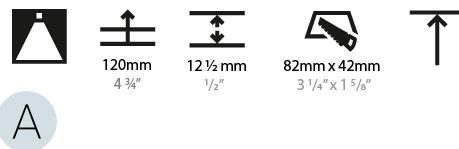

ELECTRICAL

Lamp Type: LED (Zhaga Standard)
Input Wattage (W): 9
Total Output Wattage (W): 8.2
Dimming: Tri-Mode (Non-Dimming and Phase Dimming (120Vac only) and 0-10V Dimming)
Driver Included: No
Driver Location: Remote
Driver Type: Constant Current - Universal
Driver Class: Class 2
Input Voltage (V): 120 - 277
Constant Current (MA): 1050

LED

Number of LEDs: 2
Color Temperature (°K): 2700 / 3000 / 3500 / 4000
Max. Delivered Lumen (lm): 314 / 342 / 350 / 357
Nominal Lumen (lm): 440 / 480 / 490 / 500
CRI: >90 CRI
Lamp Life (hrs): 50000
Upon Request: Special Color Temperature

OPTICAL

Reflector: 8 / 18 / 34
Upon Request: Special Beam Angles

RATINGS AND CERTIFICATIONS

Certified By: CSA Certified to UL and CSA Standards
IP rating: IP20

Zaneen Group Inc. © 2026, T 1800-388-3382, F 416-247-9319, www.zaneen.com

Available for International specifications by adding 'INT' at the end of the existing Model #. For assistance on 'custom' specifications, contact zteam@zaneen.com. In a constant effort to supply the best product, we reserve the right to change specifications or materials without notice. The most recent specification sheets are found at zaneen.com

PROJECT
TYPE
SPECIFIER
QUANTITY
DATE